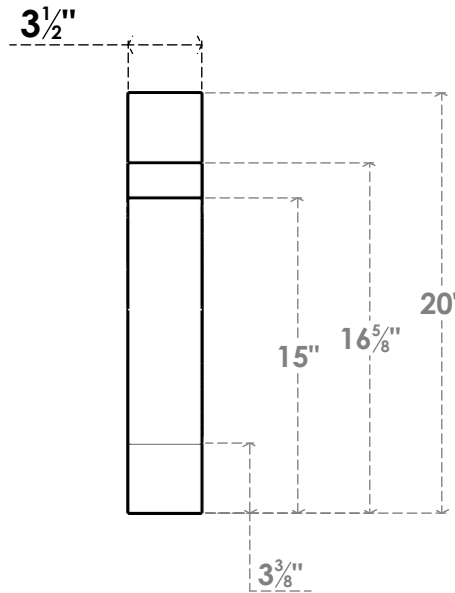

ITEM NUMBER: BRCPC035X08000X20000MRC

3 1/2"W X 8"D X 20"H MERCED ARCHITECTURAL GRADE PVC CLOSED KNEE BRACE

SIDE PROFILE

FRONT PROFILE

ISOMETRIC

EKENA MILLWORK
2300 WEST MAIN ST.
CLARKSVILLE, TX 75426
TOLL FREE: 866-607-0453
WWW.EKENAMILLWORK.COM