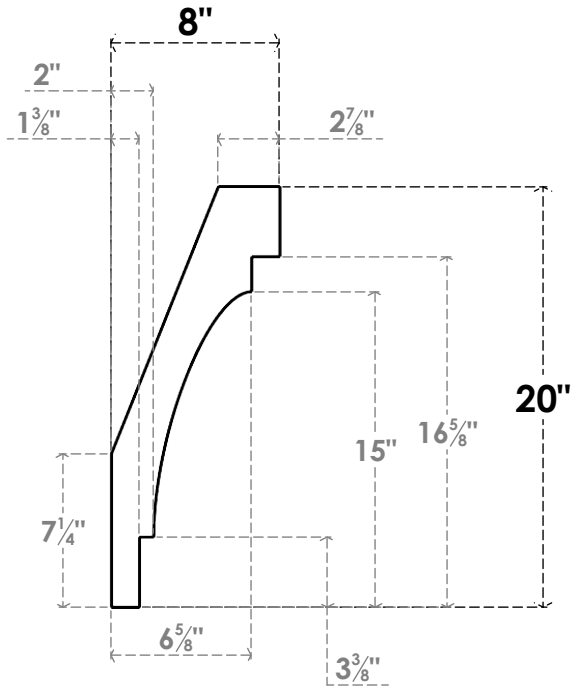

ITEM NUMBER: BRCPC035X08000X20000MRC

3 1/2"W X 8"D X 20"H MERCED ARCHITECTURAL GRADE PVC CLOSED KNEE BRACE

SIDE PROFILE

FRONT PROFILE

ISOMETRIC

EKENA MILLWORK
2300 WEST MAIN ST.
CLARKSVILLE, TX 75426
TOLL FREE: 866-607-0453
WWW.EKENAMILLWORK.COM

NOTES

1. INSTALLATION TO BE COMPLETED IN ACCORDANCE WITH MANUFACTURER'S SPECIFICATIONS.
2. DRAWING MAY NOT BE TO SCALE
3. THIS DRAWING IS INTENDED FOR DESIGN AND PLANNING PURPOSES ONLY.
4. ALL INFORMATION CONTAINED HEREIN WAS CURRENT AT THE TIME OF DEVELOPMENT BUT MUST BE REVIEWED AND APPROVED BY THE PRODUCT MANUFACTURER TO BE CONSIDERED ACCURATE.
5. ARCHITECTURAL GRADE PVC PRODUCTS ARE MADE FROM EXPANDED CELLULAR PVC AND COME NATURALLY WHITE BUT MAY BE PAINTED